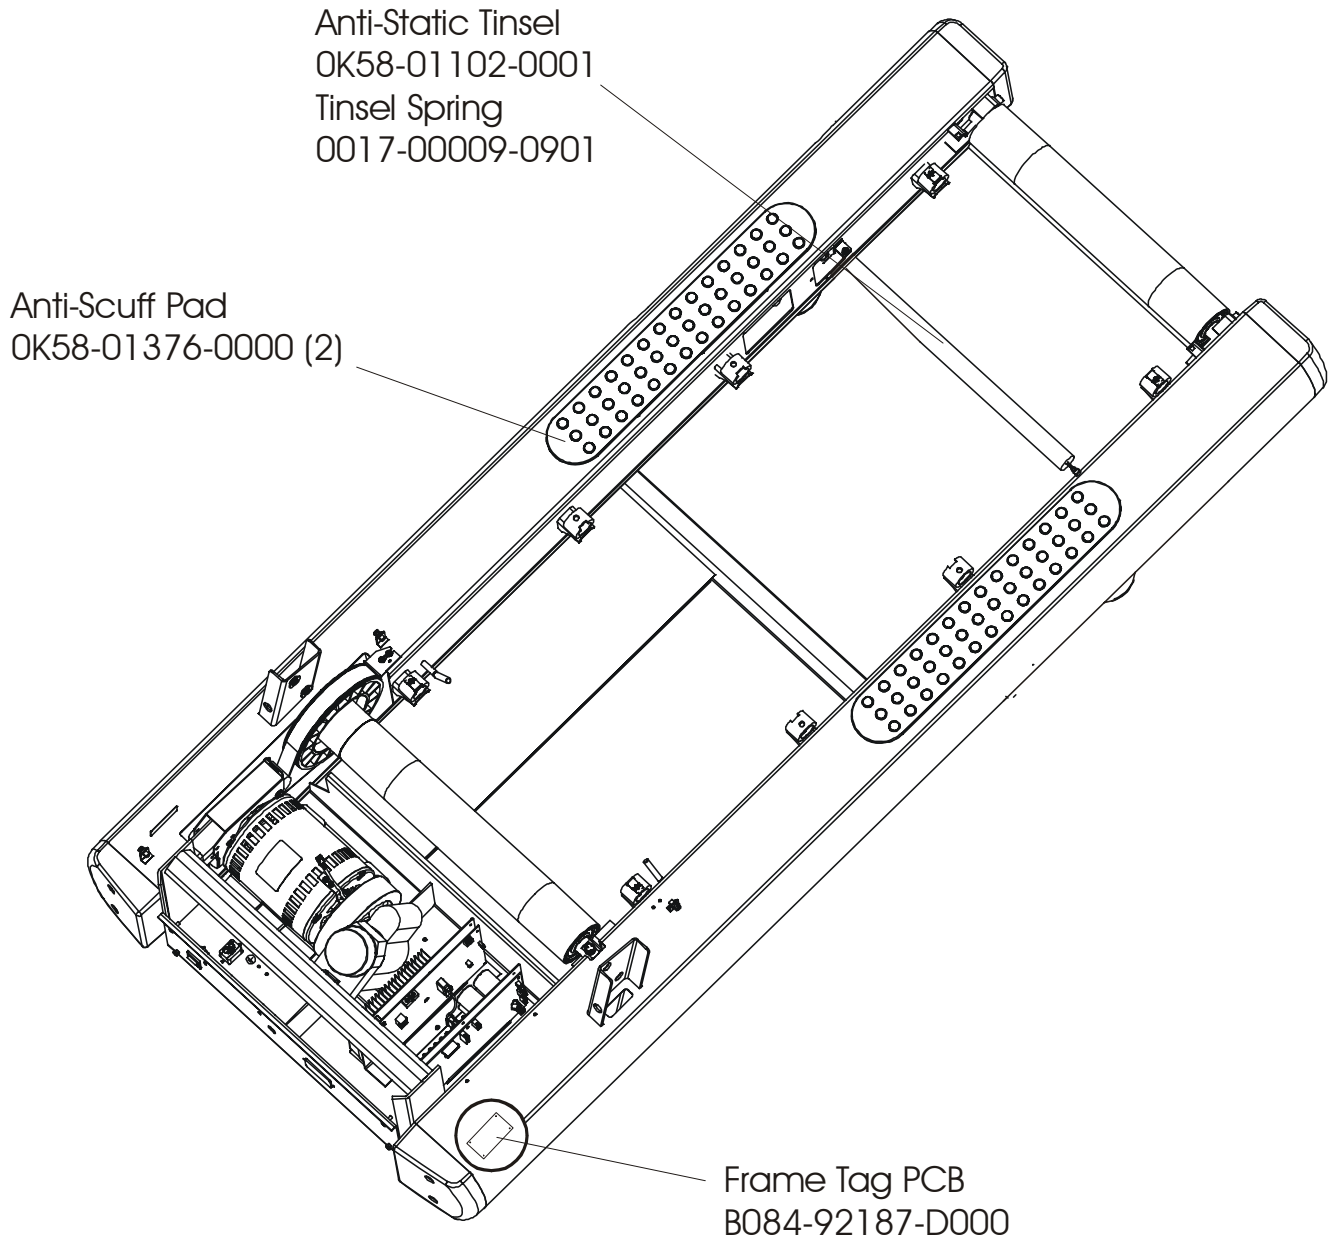

ARCTIC SILVER 97TEZ

Scuff Pad, Tinsel, and Frame Tag Board

97TEZ-0xxx-01

S/N TWZ10000 and up